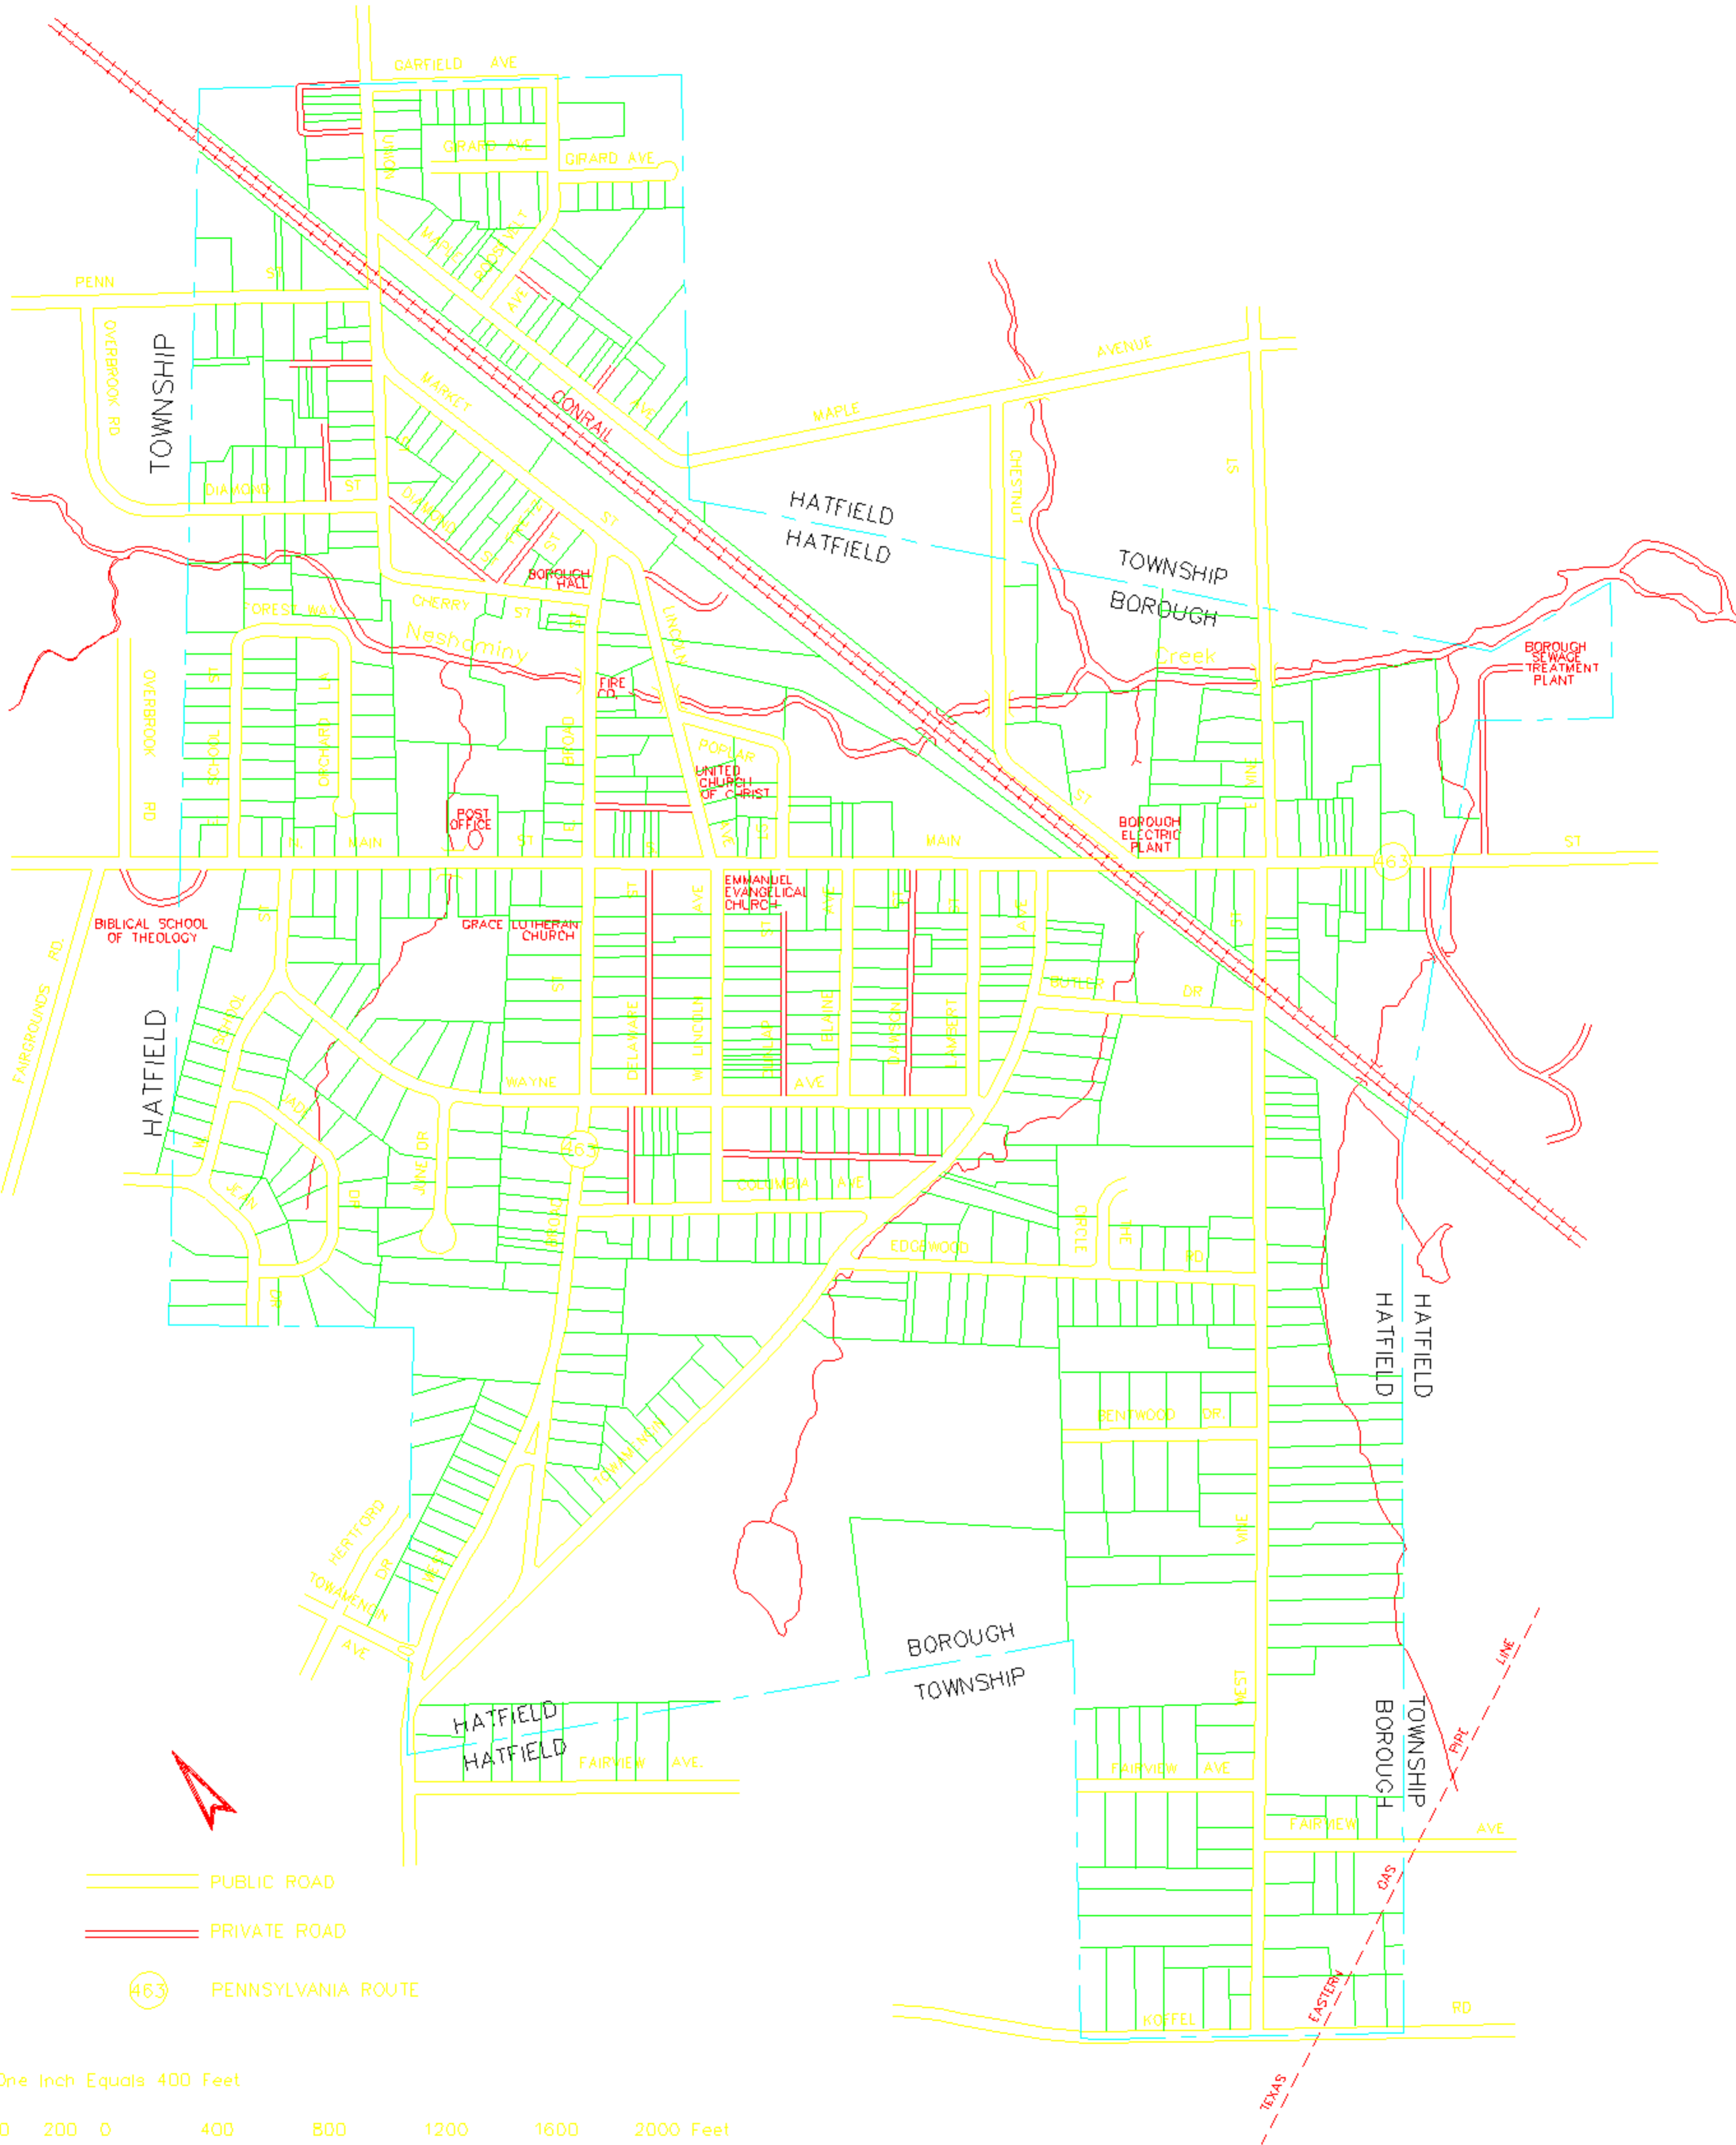

HATFIELD BOROUGH

MONTGOMERY COUNTY, PENNSYLVANIA

BASE MAP PREPARED BY THE
MONTGOMERY COUNTY PLANNING COMMISSION
COURT HOUSE NORRISTOWN, PA

JUNE 1988
REVISED JUNE 1990
PROPERTY LINES AS OF MAY 1994

This map is based on 1985 aerial photographs, Montgomery County Board of Assessment Appeals tax maps, Township Officials, and field surveys conducted by the County Planning Commission. All attempts were made to maintain relative accuracy; however, this map should not be used for engineering purposes.

Property lines are a compilation of individual block maps from the Montgomery County Board of Assessment Appeals, with no verification from the deed. This map is not meant to be used as a legal definition of properties.